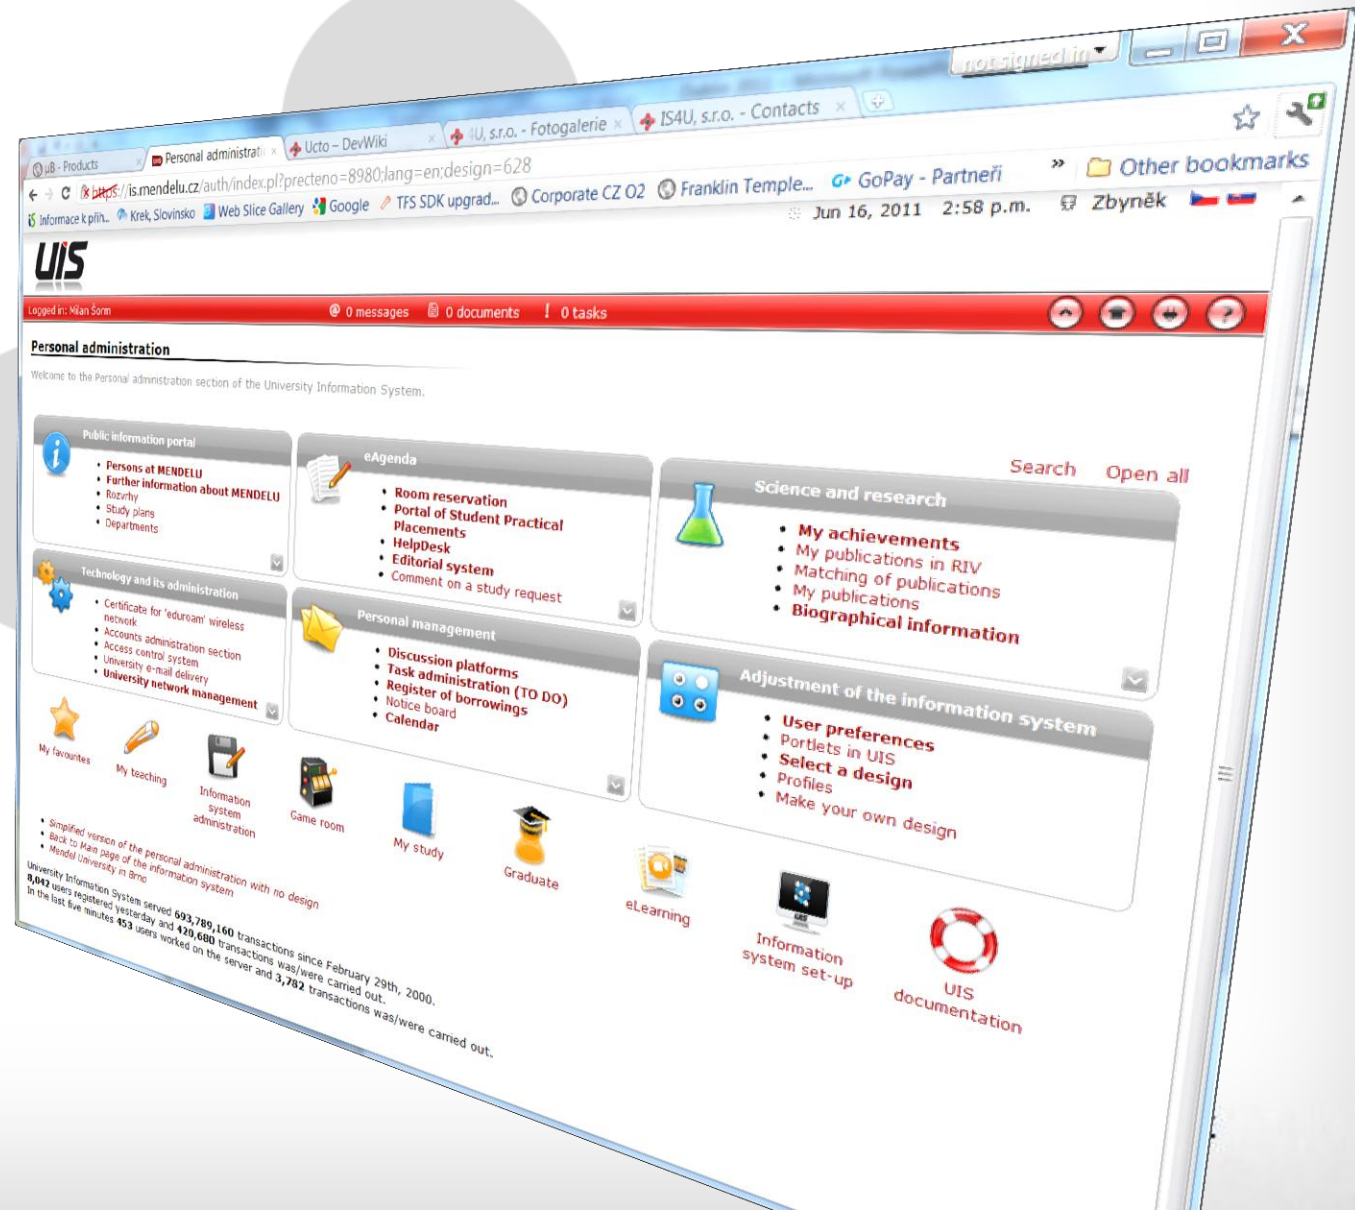

Our Former Product

Reasons to Change

The screenshot shows the IS4U EDU ONE software interface. At the top, there is a navigation bar with tabs for "Main" and "Nastavení". Below this is a menu with icons for "Uložit", "Pracoviště", "Evidence období", and "Konfigurace". The main area is a calendar grid for the years 2010, 2011, and 2012. The calendar is divided into sections for "Academic Years" and "Calendar Years". The "Academic Years" section shows dates from 2009 to 2012, with a red vertical line indicating the current date. The "Calendar Years" section shows dates from 2010 to 2012. At the bottom, there are buttons for "OK", "Zavřít", and "Použít". A status bar at the bottom left shows "Připraven" and a search icon. A small dialog box at the bottom center says "Vytvořit hlavní sekvenci". The bottom right corner of the window says "Instalace: University IS4U".